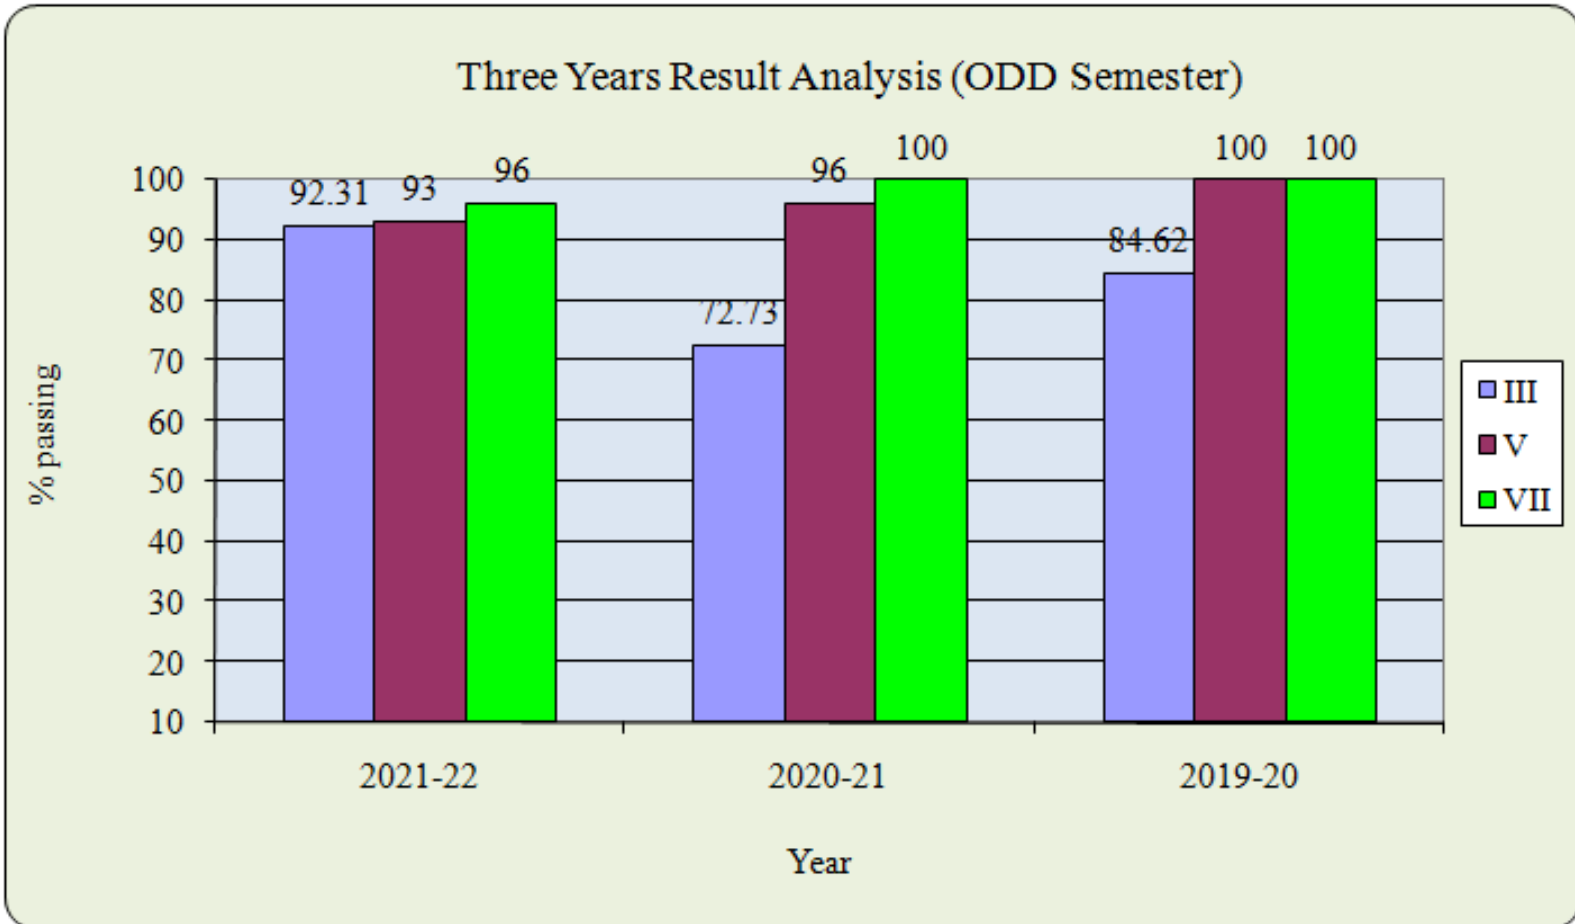

Results:

KLE DR. M S SHESHGIRI COLLEGE OF ENGINEERING AND TECHNOLOGY, BELAGAVI

DEPARTMENT OF CHEMICAL ENGINEERING

KLE DR. M S SHESHGIRI COLLEGE OF ENGINEERING AND TECHNOLOGY, BELAGAVI

DEPARTMENT OF CHEMICAL ENGINEERING